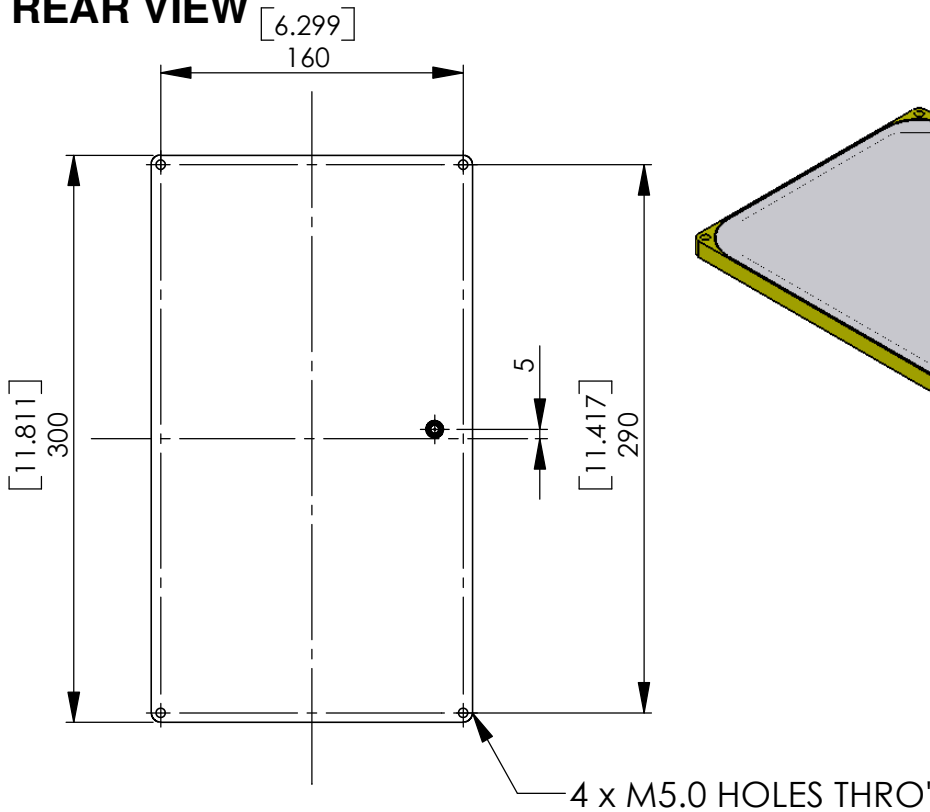

EUROPEAN ANTENNAS

Excellence through design
Creative in concept

FLAT PANEL ANTENNA

MODEL: FPA17-3.5L/1245

FREQUENCY:	3.3 - 3.6 GHz	GAIN:	16.7dBiC Peak
POLARISATION:	LHC	BEAMWIDTH:	31° (Az.) x 16° (El.) Approx
AXIAL RATIO:	1.6 dB TYP	VSWR:	1.5 : 1
POWER RATING:	10W	FRONT TO BACK:	>45dB
TEMPERATURE:	-40° to +60°C	MASS:	660g / 1.5lbs
FINISH:	Alocrom 1200 and white radome	WIND LOADING:	N/A

REAR VIEW

PICTORIAL VIEW

END VIEW

DIMENSIONS: mm (inches)	M
GA: 1245 - 1	Issued: 111105

EUROPEAN ANTENNAS LTD.

Tel: +44 (0)1638 731888
Fax: +44 (0)1638 731999

LAMBDA HOUSE, CHEVELEY
NEWMARKET, SUFFOLK, CB8 9RG,
UNITED KINGDOM