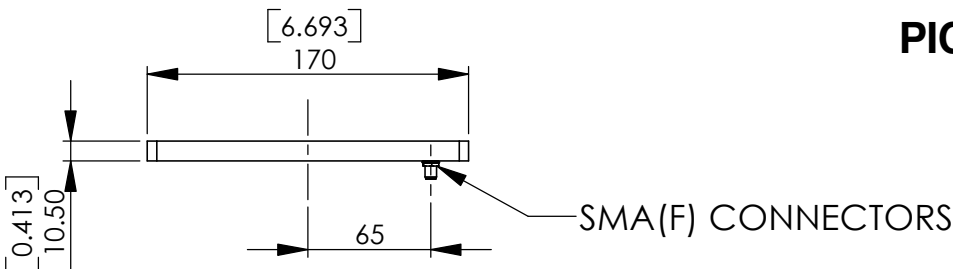

EUROPEAN ANTENNAS

Excellence through design
Creative in concept

FLAT PANEL ANTENNA

MODEL: FPA17-3.5L/1245

FREQUENCY:	3.3 - 3.6 GHz	GAIN:	16.7dBiC Peak
POLARISATION:	LHC	BEAMWIDTH:	31° (Az.) x 16° (El.) Approx
AXIAL RATIO:	1.6 dB TYP	VSWR:	1.5 : 1
POWER RATING:	10W	FRONT TO BACK:	>45dB
TEMPERATURE:	-40° to +60°C	MASS:	660g / 1.5lbs
FINISH:	Alocrom 1200 and white radome	WIND LOADING:	N/A

REAR VIEW

PICTORIAL VIEW

END VIEW

DIMENSIONS: mm (inches)	M
GA: 1245 - 1	Issued: 111105

EUROPEAN ANTENNAS LTD.

Tel: +44 (0)1638 731888
Fax: +44 (0)1638 731999

LAMBDA HOUSE, CHEVELEY
NEWMARKET, SUFFOLK, CB8 9RG,
UNITED KINGDOM