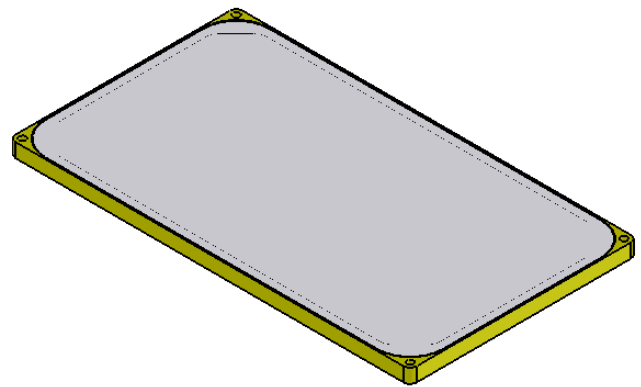

EUROPEAN ANTENNAS

Excellence through design
Creative in concept

FLAT PANEL ANTENNA

MODEL: FPA17-3.5L/1245

FREQUENCY:	3.3 - 3.6 GHz	GAIN:	16.7dBiC Peak
POLARISATION:	LHC	BEAMWIDTH:	31° (Az.) x 16° (El.) Approx
AXIAL RATIO:	1.6 dB TYP	VSWR:	1.5 : 1
POWER RATING:	10W	FRONT TO BACK:	>45dB
TEMPERATURE:	-40° to +60°C	MASS:	660g / 1.5lbs
FINISH:	Alocrom 1200 and white radome	WIND LOADING:	N/A

REAR VIEW

PICTORIAL VIEW

END VIEW

DIMENSIONS: mm (inches)	M
GA: 1245 - 1	Issued: 111105

EUROPEAN ANTENNAS LTD.

Tel: +44 (0)1638 731888
Fax: +44 (0)1638 731999

LAMBDA HOUSE, CHEVELEY
NEWMARKET, SUFFOLK, CB8 9RG,
UNITED KINGDOM