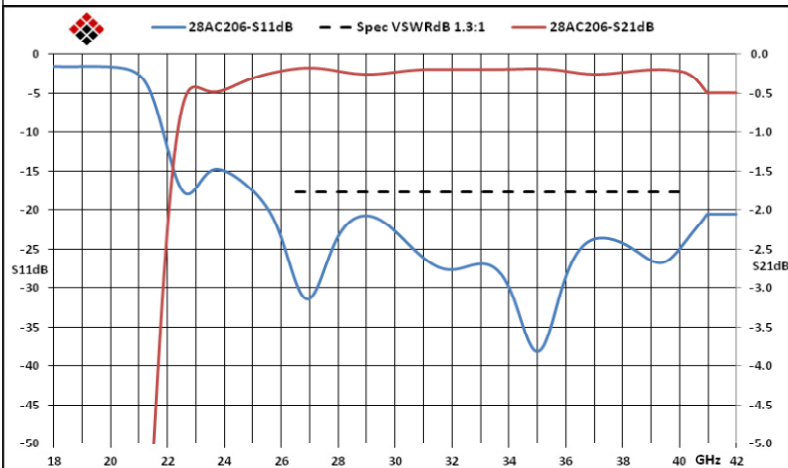

MEASUREMENTS BELOW ARE TYPICAL