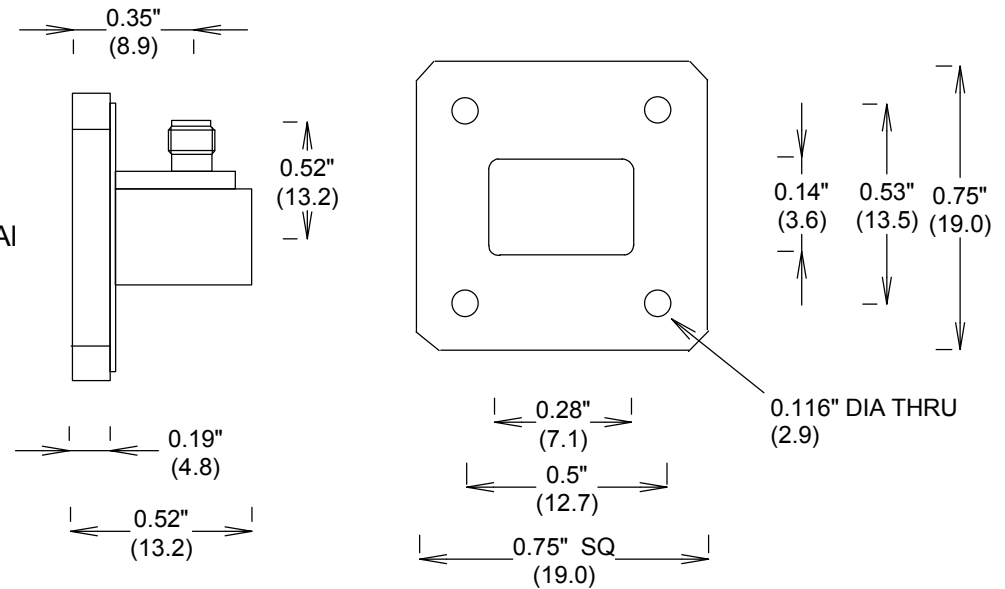

# WG-COAX ADAPTERS WR28 2.92mm/F 26.5-40.0 GHZ

28AC206

## SPECIFICATIONS

### MECHANICAL

MATERIAL HOUSING: 1 PIECE CONSTRUCTION FROM 3061 Al  
HOUSE PLATING: IRIDITE  
INTERFACE: MIL-STD-348  
2.92: S. STEEL BeCu Au PLATING  
PLATING: MIL-G-45204

ROHS COMPLIANT

MEASUREMENTS BELOW ARE TYPICAL

ALL DIMENSIONS IN inches(MM) Typical

**FAIRVIEW MICROWAVE INC.**

ALLEN, TX 75013 WWW.FAIRVIEWMICROWAVE.COM

TITLE

**WG-COAX ADAPTERS  
WR28 2.92mm/F 26.5-40.0 GHZ**

SIZE

**A**

CAGE CODE