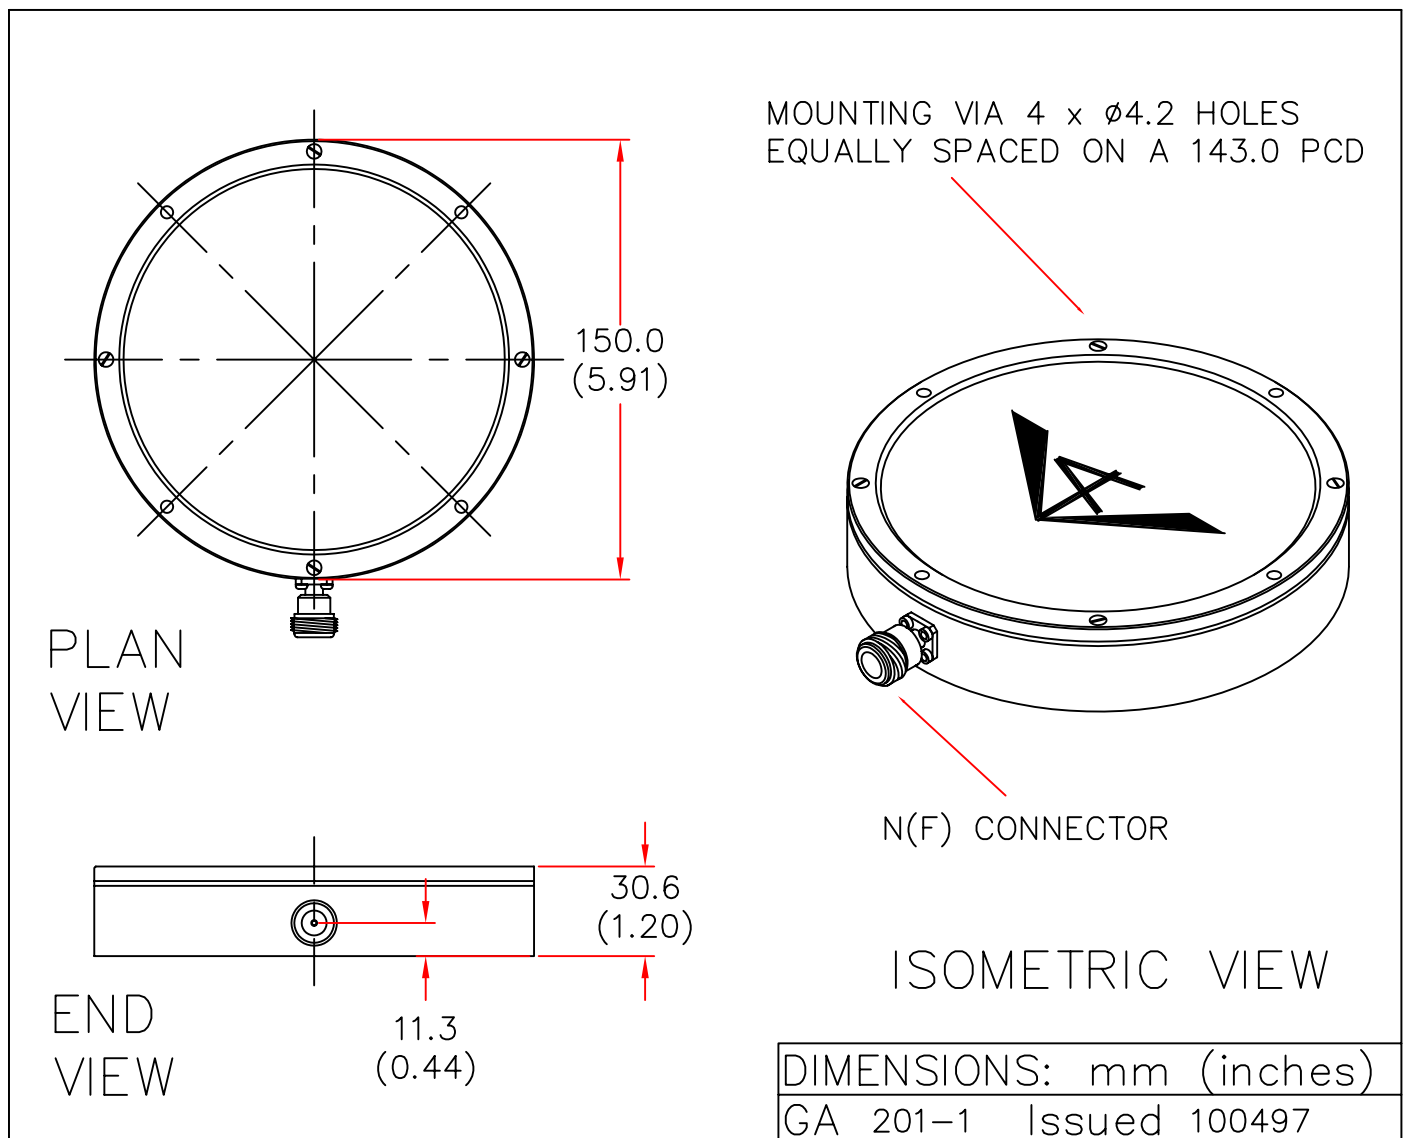

## HEAVY DUTY LOW PROFILE ANTENNA

MODEL: LPA7X-1450R/201

FREQUENCY: 1.35 – 1.55 GHz	GAIN: 7 dBiC
POLARISATION: R.H. Circular	BEAMWIDTH: 80° x 80°
AXIAL RATIO: 3 dB	VSWR: 1.5 : 1
POWER RATING: 10 W	FRONT TO BACK: 20 dB
TEMPERATURE: -20°C to +50°C	MASS: 0.65 Kg/1.4 lbs
RADOME: Glass Fibre/Matt Black	WIND LOADING: 2.9Kg/6.3lbs @100mph