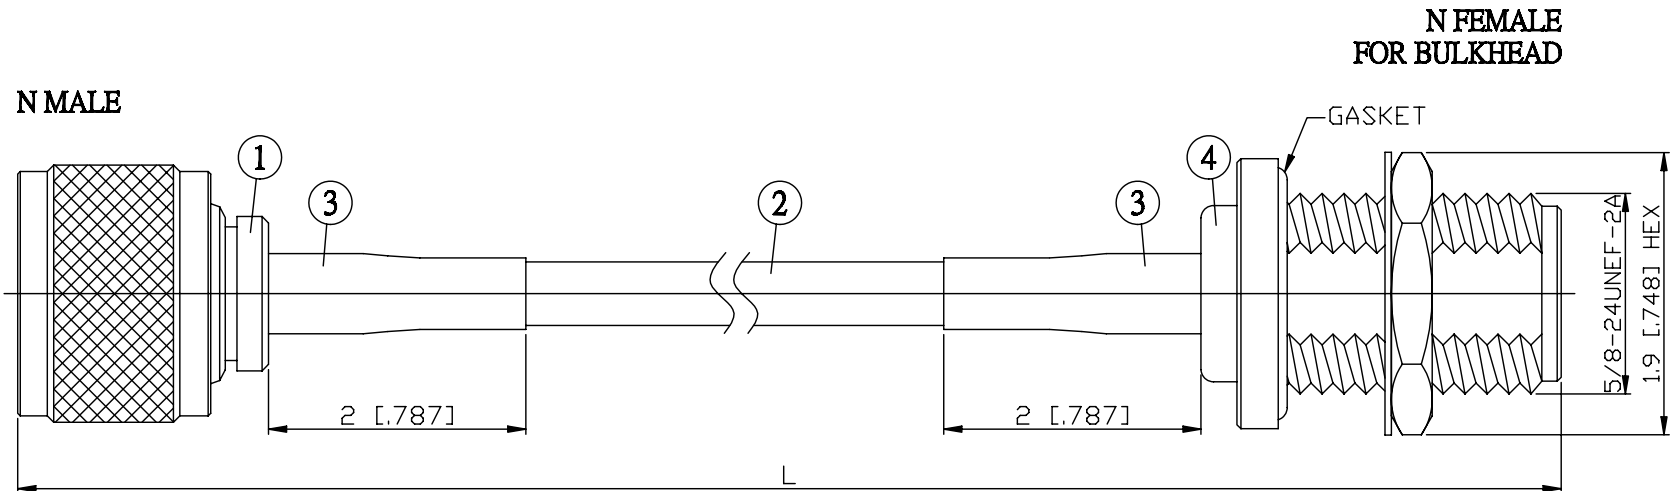

NO.	COMPONENTS	IMPEDANCE
1	N MALE	50 OHM
2	RG58	50 OHM
3	HEAT SHRINKING TUBE	
4	N FEMALE FOR BULKHEAD	50 OHM

JYE BAO P/N	L CM (INCH)
N30N85-58-15	15 (5.906)
N30N85-58-30	30 (11.811)
N30N85-58-50	50 (19.685)
N30N85-58-100	100 (39.370)
N30N85-58-150	150 (59.055)
N30N85-58-200	200 (78.740)
N30N85-58-XXX	CUSTOM LENGTH IN CM

MOUNTING HOLE

<b>LENGTH TOLERANCE IS ±1.5% OR ±10MM, WHICHEVER IS GREATER.</b>	<b>JYE BAO CO., LTD.</b>	
	TAIPEI TAIWAN	
	DESCRIPTION	CABLE ASSEMBLY N PLUG TO N JACK FOR BULKHEAD
	JYE BAO DRAWING NO.	N30N85-58-XXX