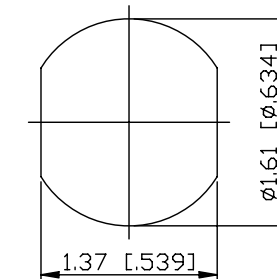

NO.	COMPONENTS	IMPEDANCE
1	N MALE	50 OHM
2	RG58	50 OHM
3	HEAT SHRINKING TUBE	
4	N FEMALE FOR BULKHEAD	50 OHM

JYE BAO P/N	L CM (INCH)
N30N85-58-15	15 (5.906)
N30N85-58-30	30 (11.811)
N30N85-58-50	50 (19.685)
N30N85-58-100	100 (39.370)
N30N85-58-150	150 (59.055)
N30N85-58-200	200 (78.740)
N30N85-58-XXX	CUSTOM LENGTH IN CM

MOUNTING HOLE

<b>LENGTH TOLERANCE IS ±1.5% OR ±10MM, WHICHEVER IS GREATER.</b>	<b>JYE BAO CO., LTD.</b>	
	TAIPEI TAIWAN	
	DESCRIPTION	CABLE ASSEMBLY N PLUG TO N JACK FOR BULKHEAD
	JYE BAO DRAWING NO.	N30N85-58-XXX