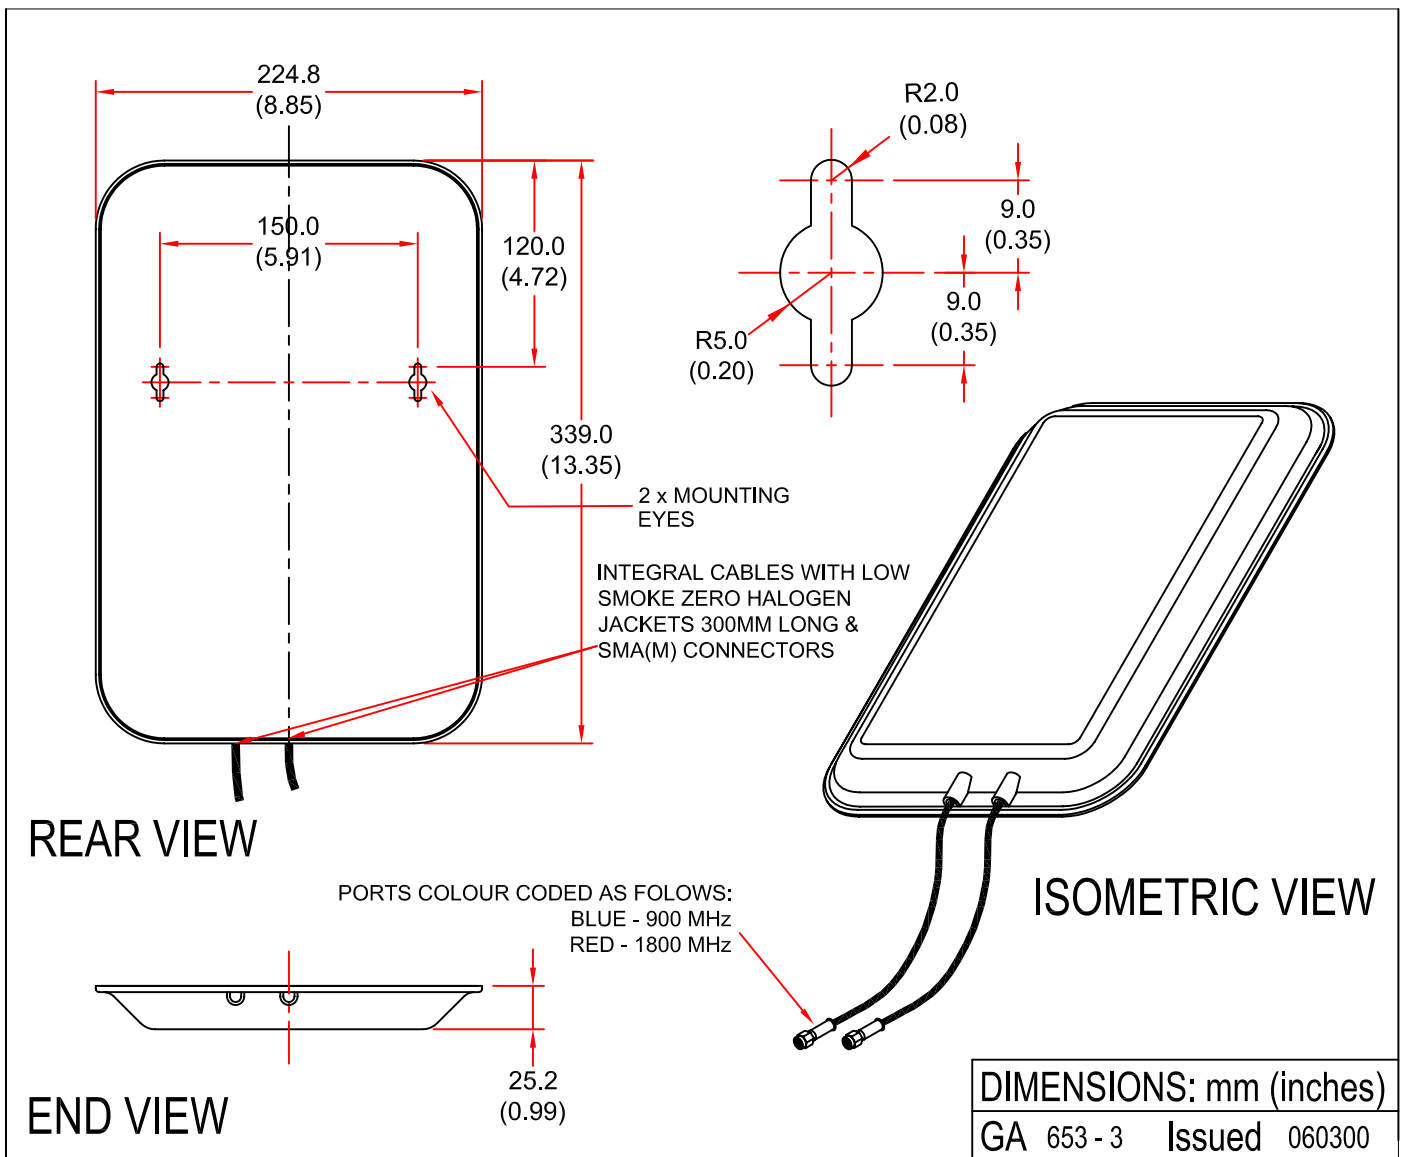

## LOW PROFILE ANTENNA

MODEL: LPA7-900-1800-DF-FL/653

FREQUENCY:	880 - 960 & 1710 - 1880 MHz	GAIN:	6 dBi (each band)
POLARISATION:	Linear (Vertical)	CROSS POLAR:	15 dB
BEAMWIDTH:	80° (azimuth) x 80° (elevation)	VSWR:	2.0:1 Max (each band)
POWER RATING:	10 W	ISOLATION:	25 dB
TEMPERATURE:	-20 to +50°C	FRONT TO BACK:	20 dB Typical
RADOME:	Gloss White	MASS:	760 g/1.67 lbs