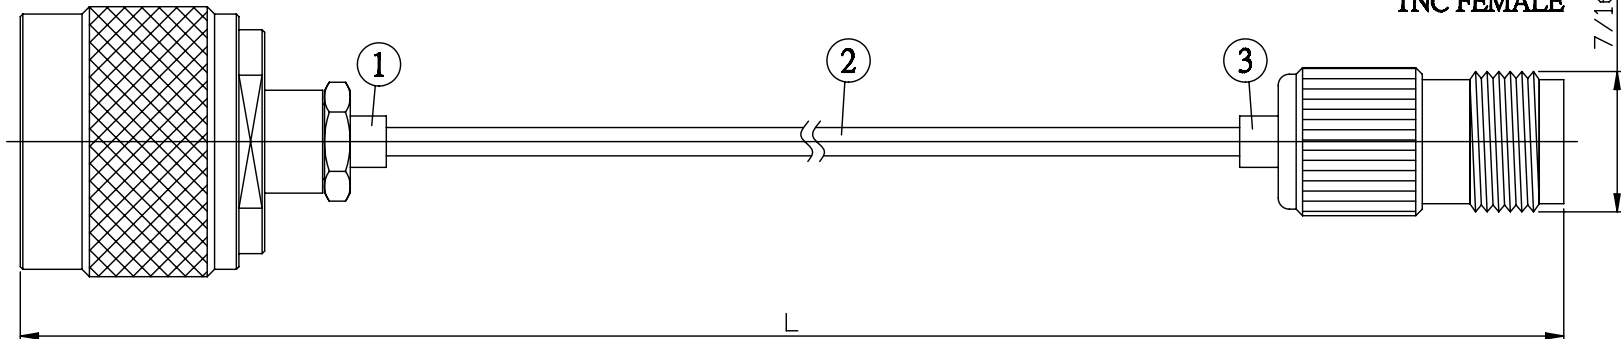

NO.	COMPONENTS	IMPEDANCE
1	N MALE	50 OHM
2	.085" TIN PLATED SEMI-RIGID CABLE (TIN PLATED RG405)	50 OHM
3	TNC FEMALE	50 OHM

N MALE

JYE BAO P/N	L CM (INCH)
N30T80-85T-15	15 (5.906)
N30T80-85T-30	30 (11.811)
N30T80-85T-50	50 (19.685)
N30T80-85T-100	100 (39.370)
N30T80-85T-150	150 (59.055)
N30T80-85T-200	200 (78.740)
N30T80-85T-XXX	CUSTOM LENGTH IN CM

<p>LENGTH TOLERANCE IS <math>\pm 1.5\%</math> OR <math>\pm 10\text{MM}</math>, WHICHEVER IS GREATER.</p>	<p><b>JYE BAO CO., LTD.</b> TAIPEI TAIWAN</p>
	<p>DESCRIPTION CABLE ASSEMBLY N PLUG TO TNC JACK</p>
	<p>JYE BAO DRAWING NO. N30T80-85T-XXX</p>